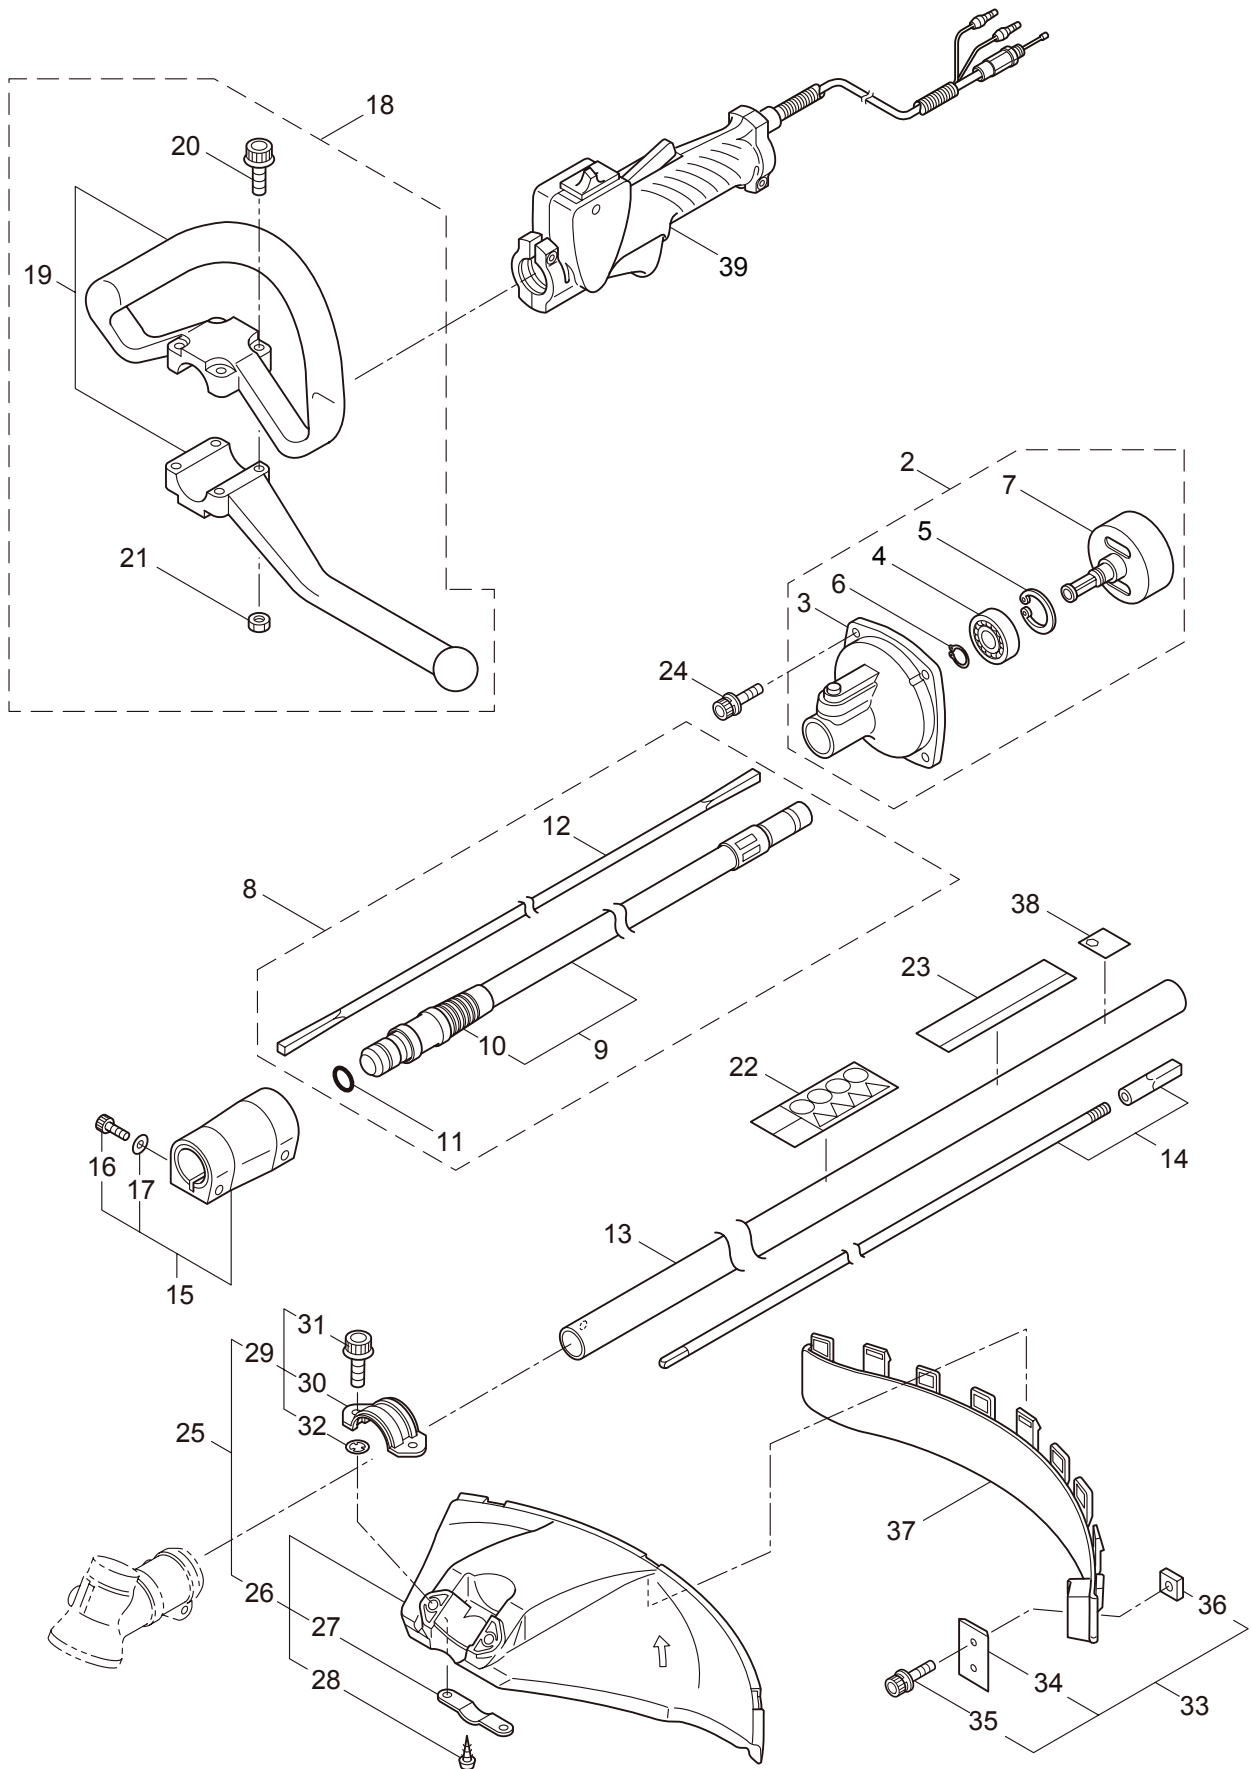

PARTS LIST

KJBK51

CONTENTS

1. MAIN BODY	1 ~ 2
2. GEARCASE.....	3 ~ 4
3. SUPPORT FRAME	5 ~ 6
4. ENGINE	7 ~ 10
5. CARBURETOR, FUEL TANK	11 ~ 12
6. ACCESSORIES	13 ~ 14

2016. 11.

P/N 524385

1. KJBK51
MAIN BODY

Ref. No.	Part No.	Part Name	Q'ty	Remarks
1-1	364667	KJBK51	1	
1-2	222416	Clutch Case Ass'y	1	Incl.3-7
1-3	222085	Clutch Case	1	
1-4	222442	Bearing	1	#6202 2RS
1-5	012380	Snap Ring	1	#35
1-6	550118	Snap Ring	1	WR15
1-7	220336	Clutch Drum	1	
1-8	222530	Outer Ass'y	1	Incl.9-12
1-9	222531	Outer	1	Incl.10
1-10	215885	Cover	1	
1-11	011338	O-Ring	1	P18
1-12	211895	Inner Shaft	1	
1-13	224125	Driveshaft Tube	1	
1-14	216965	Driveshaft Ass'y	1	
1-15	215730	Joint Pipe Ass'y	1	Incl.16,17
1-16	087786	Cap Screw	2	M5x25
1-17	012487	Washer	1	M5
1-18	232104	Loop Handle Ass'y	1	Incl.19-21
1-19	226462	Loop Handle	1	
1-20	215608	Cap Screw	4	M5x30x16
1-21	081027	Nut	4	M5
1-22	223188	Label	1	
1-23	239415	Label	1	KJBK51
1-24	219113	Cap Screw	4	M6x20
1-25	235713	Safety Cover Ass'y	1	Incl.26-32
1-26	232012	Safety Cover Ass'y	1	Incl.27,28
1-27	237364	Threaded Bracket	1	
1-28	221580	Screw	1	4x8
1-29	232093	Bracket Ass'y	1	Incl.30-32
1-30	223179	Bracket	1	
1-31	220632	Cap Screw	2	M6x30
1-32	231704	Washer	2	6x13xt1.0
1-33	231882	String Cutter Ass'y	1	Incl.34-36
1-34	230747	String Cutter	1	
1-35	261250	Cap Screw	1	M5x20
1-36	228325	Nut	1	
1-37	231033	Cover Extention	1	
1-38	228207	Label	1	
1-39	236641	Throttle Lever Ass'y	1	

2. KJBK51
GEARCASE

Ref. No.	Part No.	Part Name	Q'ty	Remarks
2-1	234837	Gearcase Ass'y	1	Incl.2-18
2-2	232850	Gearcase	1	
2-3	234109	Bolt	1	M8x8
2-4	217134	Bolt	1	M6x30
2-5	234349	Gear Set	1	
2-6	014490	Bearing	1	#6000
2-7	106933	Bearing	1	#6000Z
2-8	014210	Snap Ring	1	#10
2-9	054676	Snap Ring	1	#26
2-10	014490	Bearing	1	#6000
2-11	012544	Bearing	1	#6202
2-12	012380	Snap Ring	1	#35
2-13	232049	Oil Seal	1	D21355
2-14	232322	Bracket A Ass'y	1	
2-15	232052	Bracket B	1	
2-16	230849	Stabilizer	1	
2-17	232920	Nut	1	M10x1.25
2-18	217135	Bolt	1	M6x10