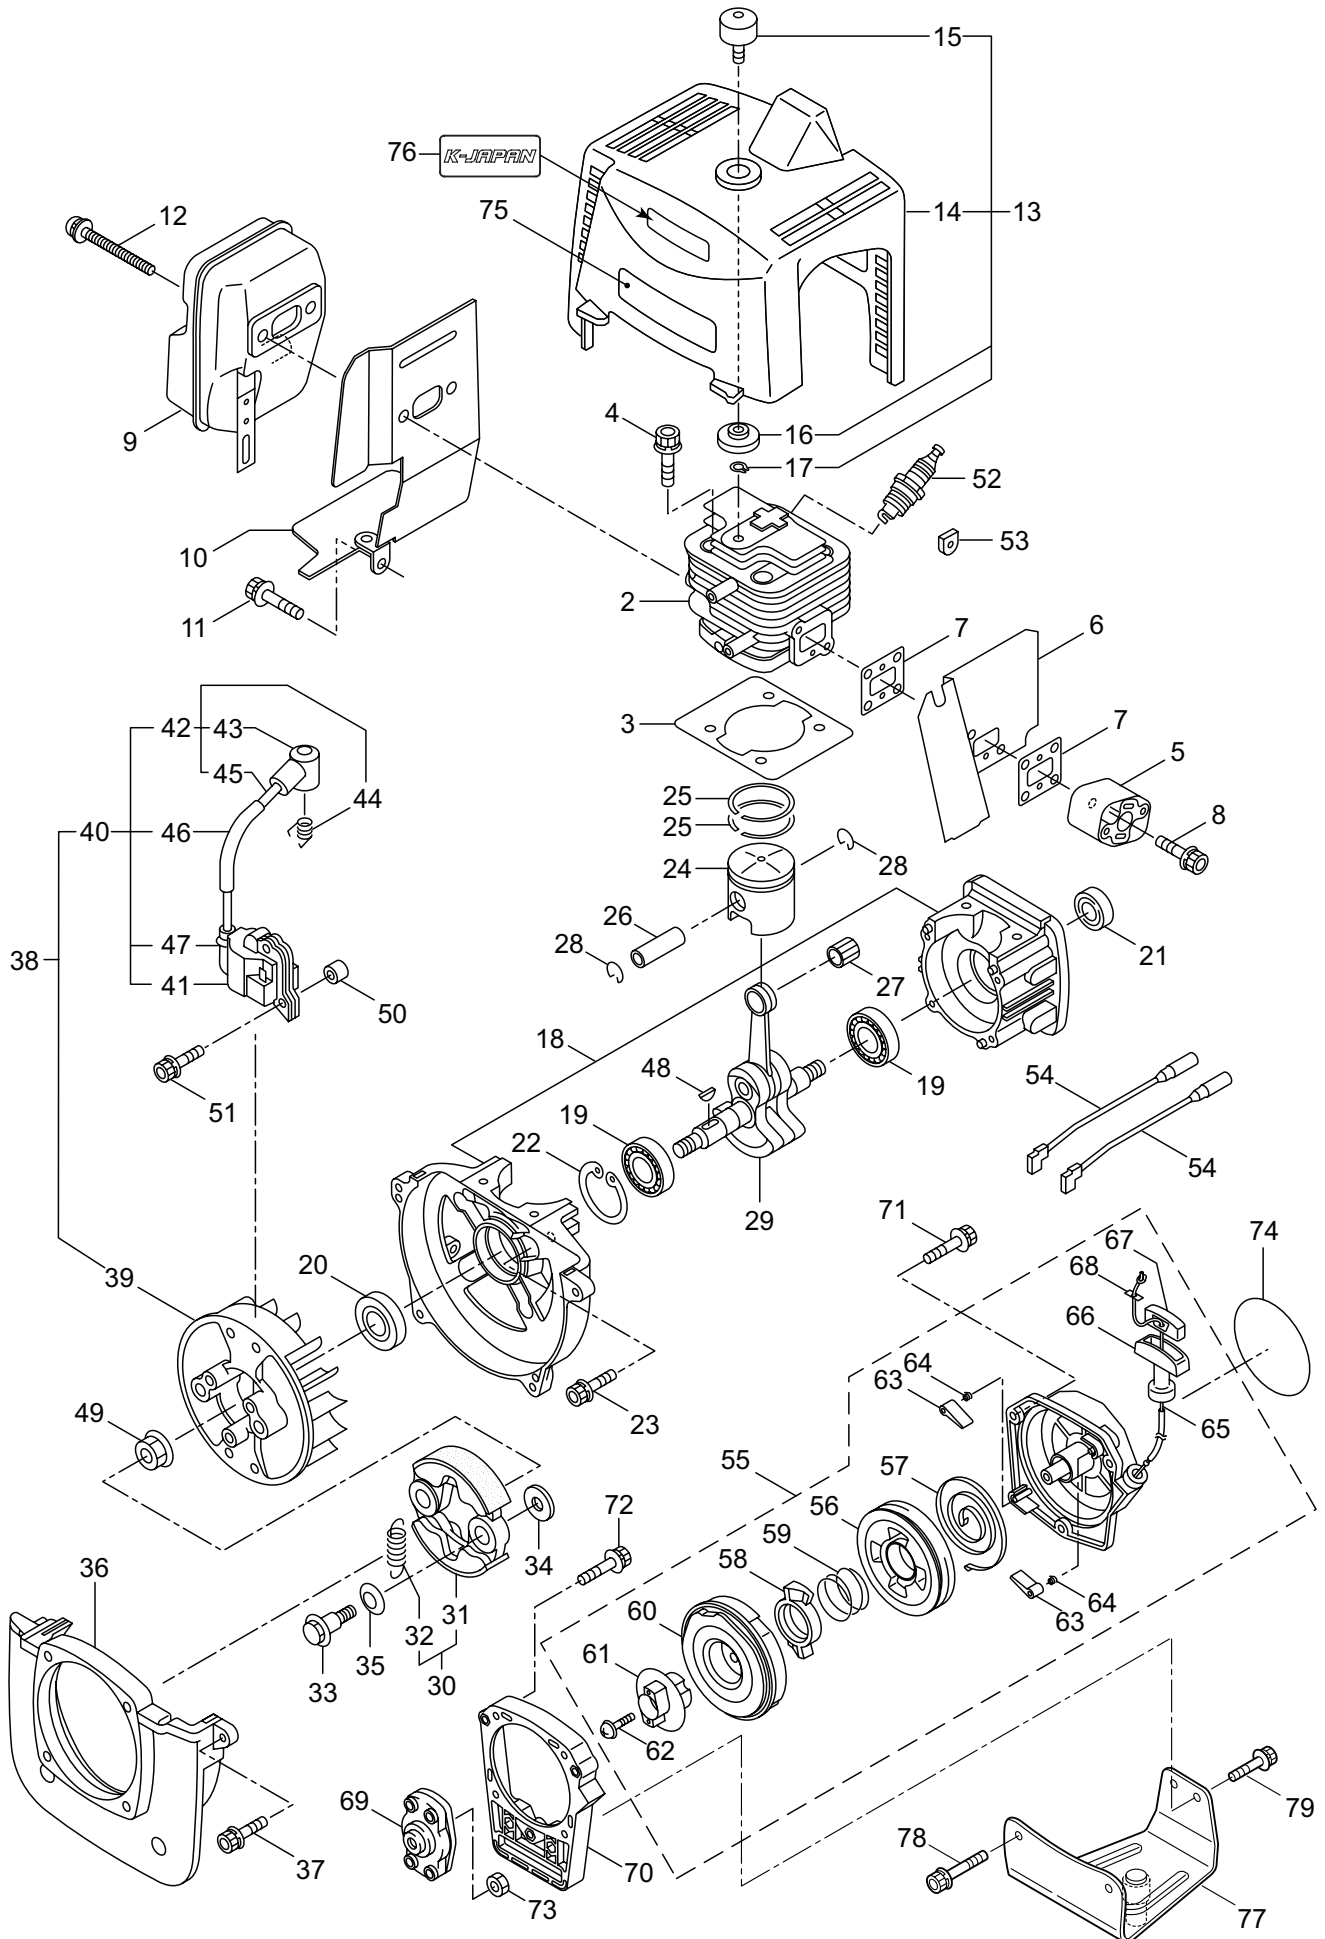

4. KJBK51 ENGINE

Ref. No.	Part No.	Part Name	Q'ty	Remarks
4-1	875048	Engine	1	AE500/78
4-2	281407	Cylinder	1	New gasket required
4-3	262546	Gasket	1	
4-4	261246	Cap Screw	4	M5x25
4-5	262548	Insulator	1	New gasket required
4-6	264064	Air Duct	1	
4-7	262790	Gasket	2	
4-8	265924	Cap Screw	2	M5x25
4-9	281527	Muffler Ass'y	1	
4-10	262617	Gasket	1	
4-11	261607	Cap Screw	1	M5x16
4-12	262687	Cap Screw	2	M6x65
4-13	285981	Top Cover Ass'y	1	Incl.14-17
4-14	265343	Top Cover	1	New label required
4-15	285843	Knob	1	
4-16	262689	Spacer	1	
4-17	262690	Snap Ring	1	#6
4-18	262558	Crankcase	1	
4-19	262658	Bearing	2	#6202C3
4-20	262660	Oil Seal	1	TC15357
4-21	262565	Oil Seal	1	ISCD15257
4-22	012380	Snap Ring	1	#35
4-23	261999	Cap Screw	4	M5x40
4-24	281301	Piston	1	
4-25	264005	Piston Ring	2	(2)Required
4-26	262749	Piston Pin	1	
4-27	262659	Bearing,Needle	1	KTV111414EG01B2
4-28	262479	Clip,Piston Pin	2	
4-29	280534	Crankshaft/Conn.Rod Ass'y	1	
4-30	262577	Clutch Ass'y	1	Incl.31,32
4-31	282624	Clutch Shoe	2	(2)required
4-32	263615	Spring,Clutch	1	
4-33	282321	Cap Screw	2	M8x1.25
4-34	262683	Washer	2	8x22xt1.2
4-35	262682	Wave Washer	2	
4-36	281345	Fan Cover	1	
4-37	261250	Cap Screw	2	M5x20
4-38	267576	Magneto Ass'y	1	Incl.39-47
4-39	264673	Rotor/Fan	1	
4-40	267579	Ignition Coil Ass'y	1	Incl.41-47
4-41	267572	Coil	1	
4-42	267584	Spark Plug Wire Ass'y	1	Incl.43-45
4-43	261074	Plug Boot	1	
4-44	261075	Connector	1	
4-45	267585	Spark Plug Wire	1