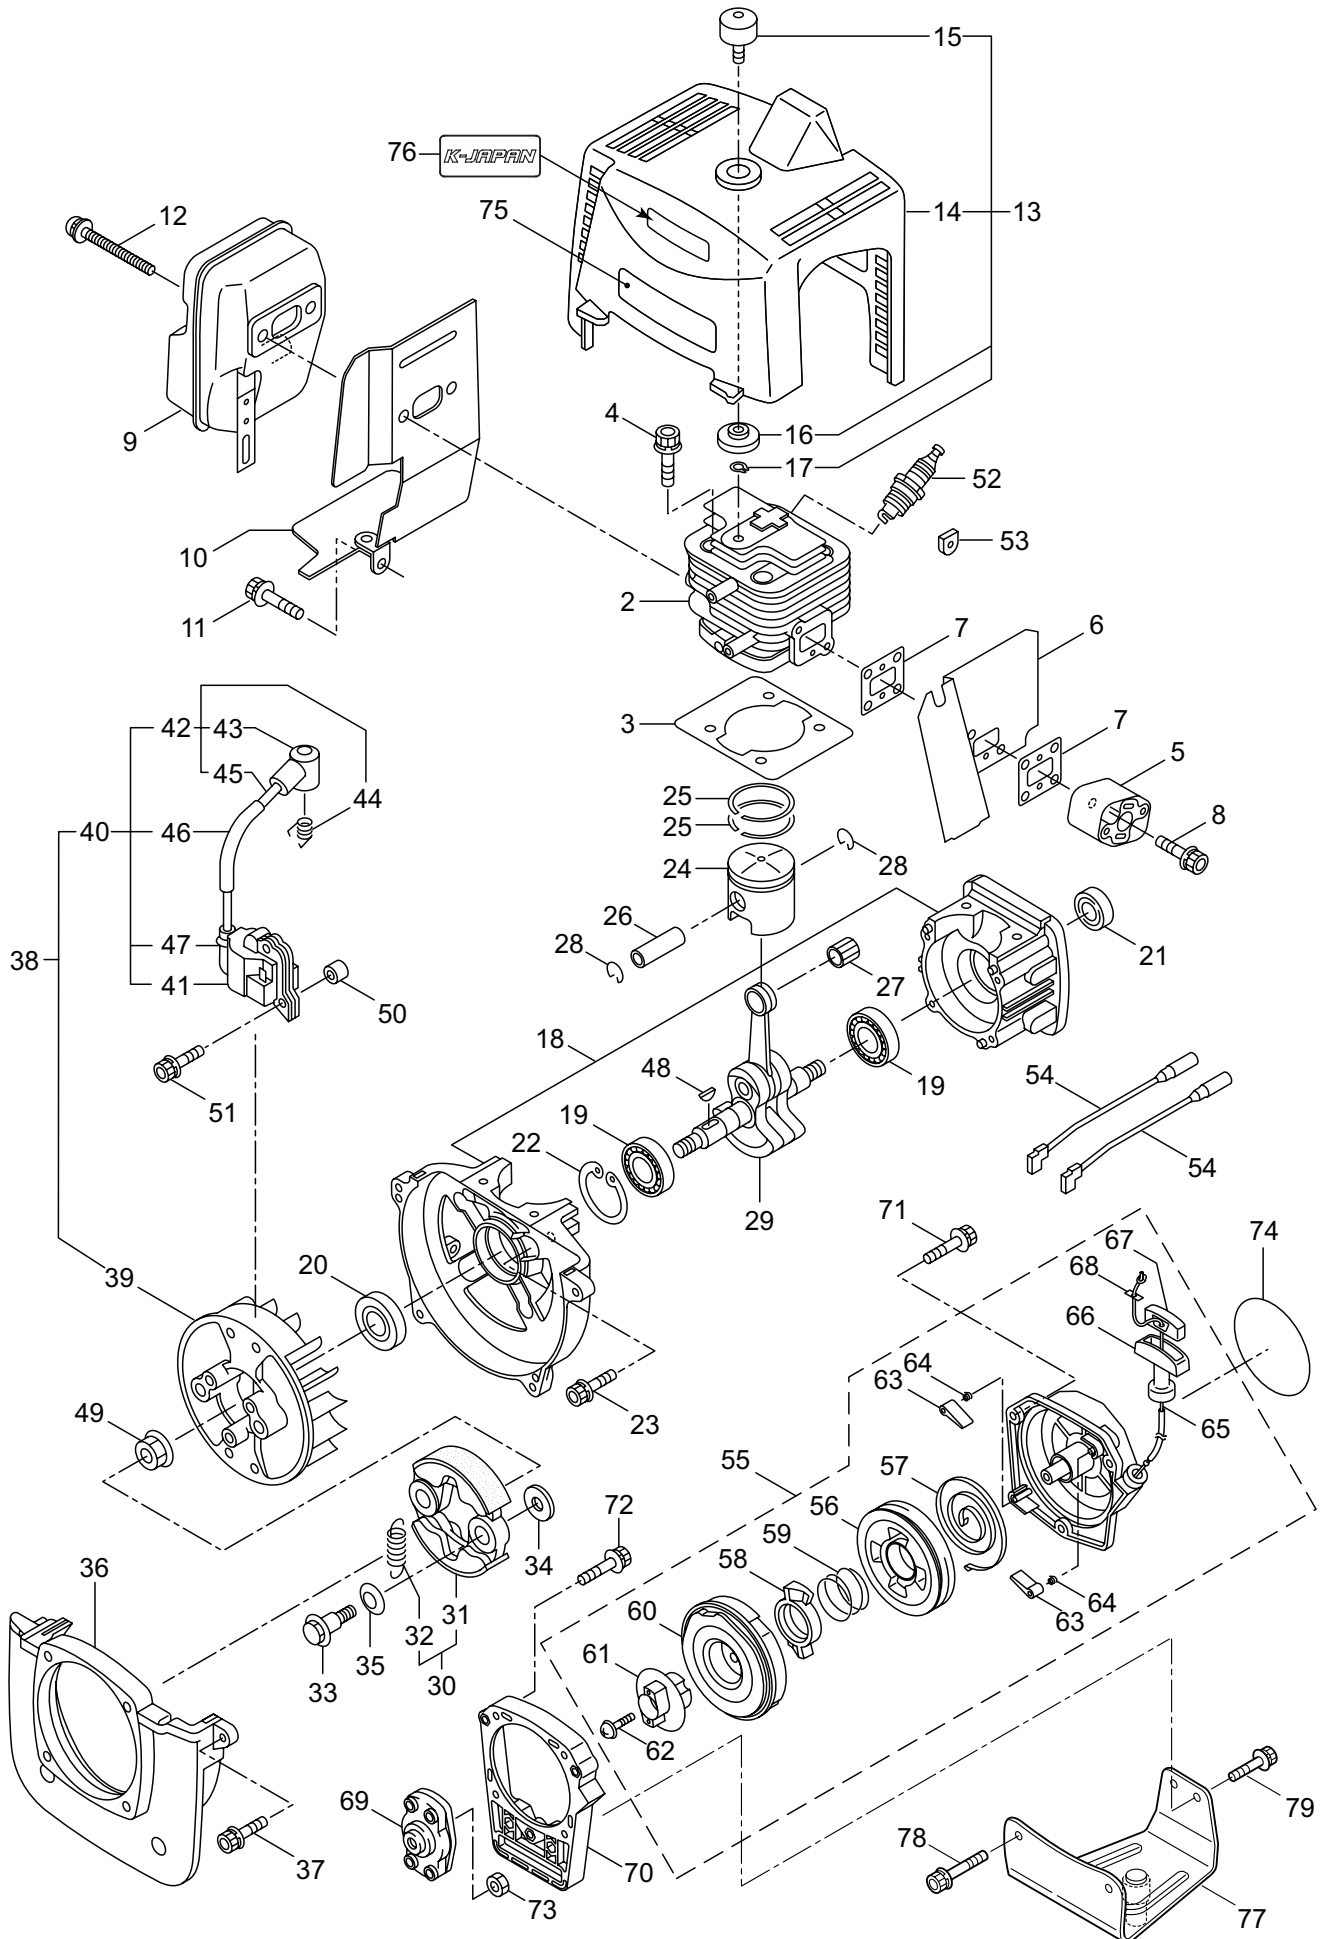

4. KJBK51 ENGINE

Ref. No.	Part No.	Part Name	Q'ty	Remarks
4-46	269421	Insulator	1	
4-47	261072	Cap	1	
4-48	261076	Woodruff Key	1	3x10
4-49	262731	Nut,Rotor	1	M10
4-50	280381	Spacer	2	
4-51	261256	Cap Screw	2	M4x25
4-52	262483	Spark Plug	1	NGK BP6MR6Y
4-53	261202	Grommet	1	
4-54	267519	Wire, Lead	2	
4-55	280838	Recoil Ass'y	1	Incl.56-68
4-56	280994	Pulley	1	
4-57	280995	Spiral Spring	1	
4-58	280996	Pawl	1	
4-59	280997	Return Spring	1	
4-60	280998	Spring Comp	1	
4-61	280999	Plate	1	
4-62	281000	Set Screw	1	
4-63	281001	Pawl	2	
4-64	281002	Return Spring	2	
4-65	281004	Starter Rope	1	
4-66	262633	Starter Grip	1	
4-67	262981	Cap	1	
4-68	281005	Rope Stopper	1	
4-69	280834	Starter Pulley Ass'y	1	
4-70	280827	Adapter Ass'y	1	
4-71	284985	Screw	3	M5x25
4-72	261257	Cap Screw	4	M4x16
4-73	126990	Nut	1	M8
4-74	274250	Label	1	
4-75	265696	Label	1	
4-76	275051	Label	1	KJ
4-77	280829	Bracket Ass'y	1	
4-78	261999	Cap Screw	2	M5x40
4-79	261607	Cap Screw	2	M5x16