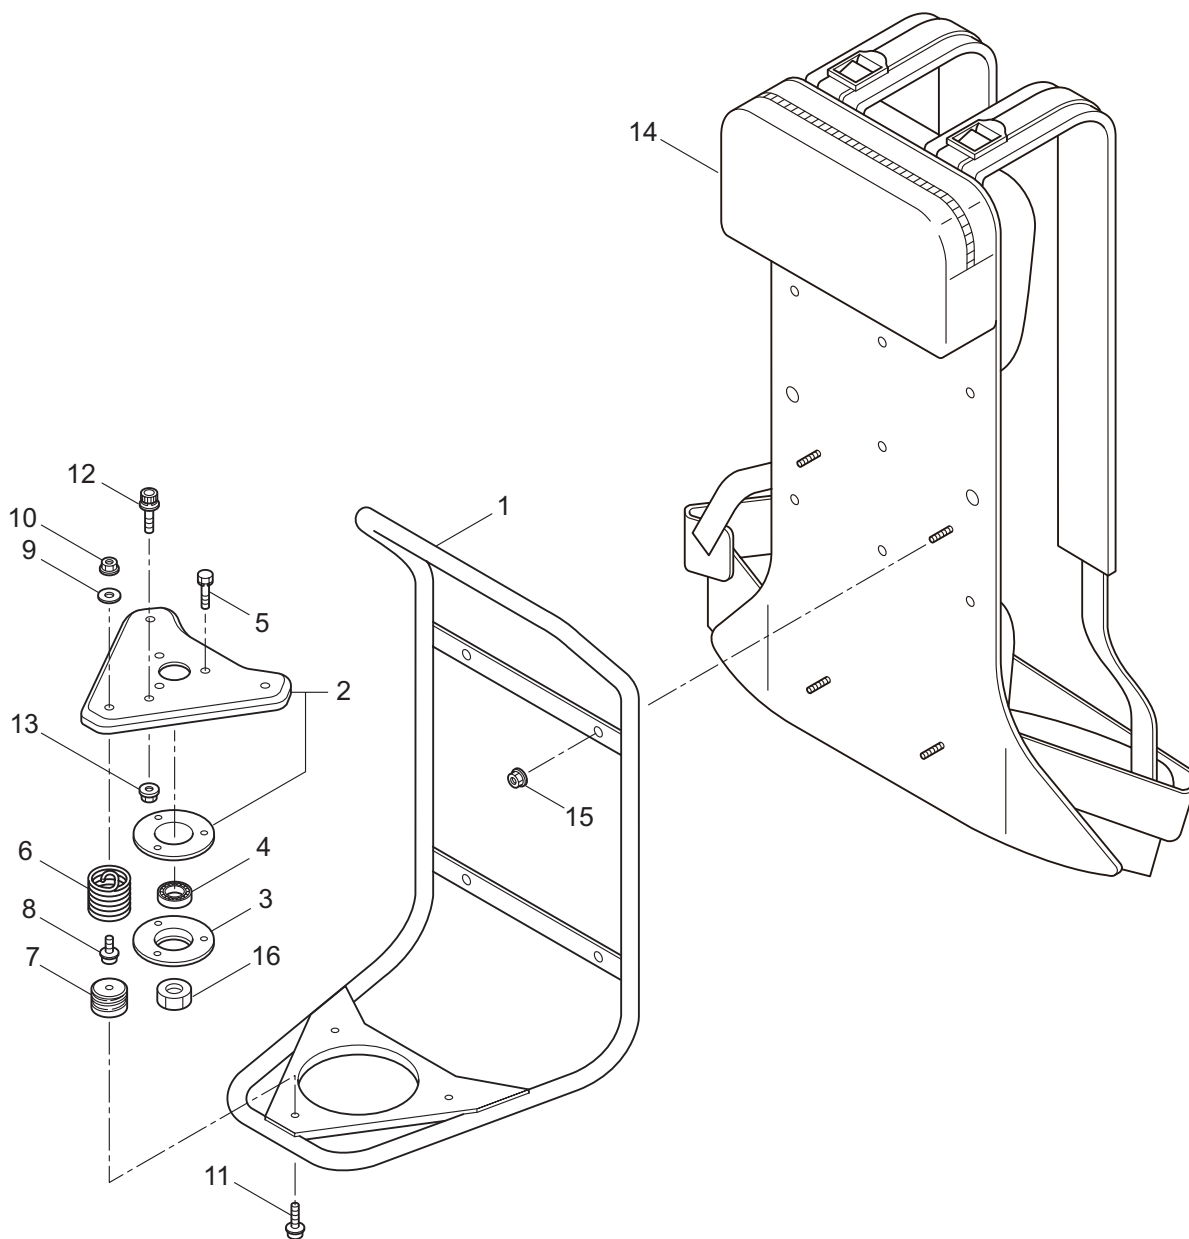

3. KJBK51
SUPPORT FRAME

Ref. No.	Part No.	Part Name	Q'ty	Remarks
3-1	224730	Support Frame	1	
3-2	232316	Turn Bracket Ass'y	1	
3-3	211644	Bearing Case	1	
3-4	220619	Bearing	1	#6001UU
3-5	092578	Bolt	3	M5x10
3-6	231946	Spring	3	
3-7	231947	Spring Holder	3	
3-8	228250	Bolt	3	M5x12
3-9	231948	Washer	3	5.2x16xt1
3-10	215230	Nut	3	M5
3-11	231949	Screw	3	
3-12	223704	Cap Screw	1	M6x12
3-13	219959	Nut	1	M6
3-14	232010	Pad	1	
3-15	215230	Nut	4	M5
3-16	084020	Nut	1	M12