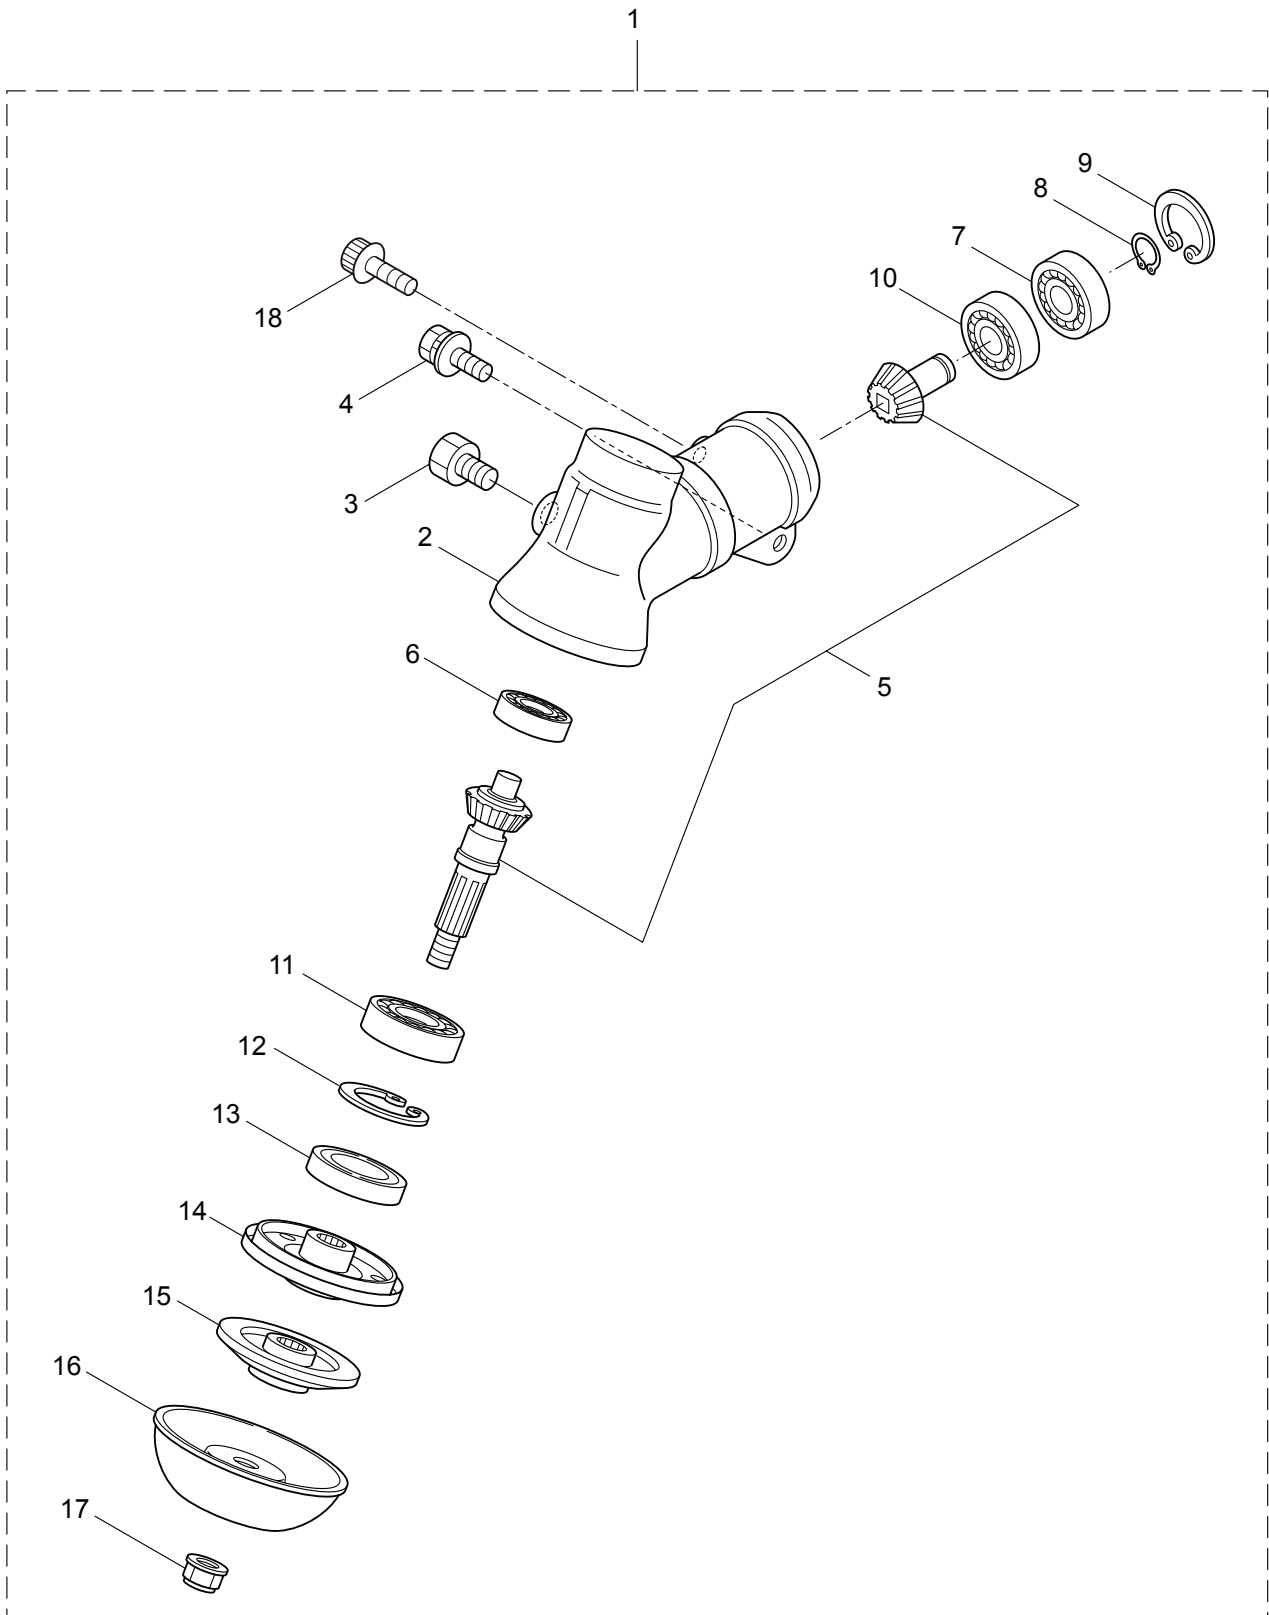

PARTS LIST

KJBK51

CONTENTS

1. MAIN BODY	1 ~ 2
2. GEARCASE.....	3 ~ 4
3. SUPPORT FRAME	5 ~ 6
4. ENGINE	7 ~ 10
5. CARBURETOR, FUEL TANK	11 ~ 12
6. ACCESSORIES	13 ~ 14

2016. 11.

P/N 524385

1. KJBK51
MAIN BODY

Ref. No.	Part No.	Part Name	Q'ty	Remarks
1-1	364667	KJBK51	1	
1-2	222416	Clutch Case Ass'y	1	Incl.3-7
1-3	222085	Clutch Case	1	
1-4	222442	Bearing	1	#6202 2RS
1-5	012380	Snap Ring	1	#35
1-6	550118	Snap Ring	1	WR15
1-7	220336	Clutch Drum	1	
1-8	222530	Outer Ass'y	1	Incl.9-12
1-9	222531	Outer	1	Incl.10
1-10	215885	Cover	1	
1-11	011338	O-Ring	1	P18
1-12	211895	Inner Shaft	1	
1-13	224125	Driveshaft Tube	1	
1-14	216965	Driveshaft Ass'y	1	
1-15	215730	Joint Pipe Ass'y	1	Incl.16,17
1-16	087786	Cap Screw	2	M5x25
1-17	012487	Washer	1	M5
1-18	232104	Loop Handle Ass'y	1	Incl.19-21
1-19	226462	Loop Handle	1	
1-20	215608	Cap Screw	4	M5x30x16
1-21	081027	Nut	4	M5
1-22	223188	Label	1	
1-23	239415	Label	1	KJBK51
1-24	219113	Cap Screw	4	M6x20
1-25	235713	Safety Cover Ass'y	1	Incl.26-32
1-26	232012	Safety Cover Ass'y	1	Incl.27,28
1-27	237364	Threaded Bracket	1	
1-28	221580	Screw	1	4x8
1-29	232093	Bracket Ass'y	1	Incl.30-32
1-30	223179	Bracket	1	
1-31	220632	Cap Screw	2	M6x30
1-32	231704	Washer	2	6x13xt1.0
1-33	231882	String Cutter Ass'y	1	Incl.34-36
1-34	230747	String Cutter	1	
1-35	261250	Cap Screw	1	M5x20
1-36	228325	Nut	1	
1-37	231033	Cover Extention	1	
1-38	228207	Label	1	
1-39	236641	Throttle Lever Ass'y	1	

2. KJBK51
GEARCASE

Ref. No.	Part No.	Part Name	Q'ty	Remarks
2-1	234837	Gearcase Ass'y	1	Incl.2-18
2-2	232850	Gearcase	1	
2-3	234109	Bolt	1	M8x8
2-4	217134	Bolt	1	M6x30
2-5	234349	Gear Set	1	
2-6	014490	Bearing	1	#6000
2-7	106933	Bearing	1	#6000Z
2-8	014210	Snap Ring	1	#10
2-9	054676	Snap Ring	1	#26
2-10	014490	Bearing	1	#6000
2-11	012544	Bearing	1	#6202
2-12	012380	Snap Ring	1	#35
2-13	232049	Oil Seal	1	D21355
2-14	232322	Bracket A Ass'y	1	
2-15	232052	Bracket B	1	
2-16	230849	Stabilizer	1	
2-17	232920	Nut	1	M10x1.25
2-18	217135	Bolt	1	M6x10